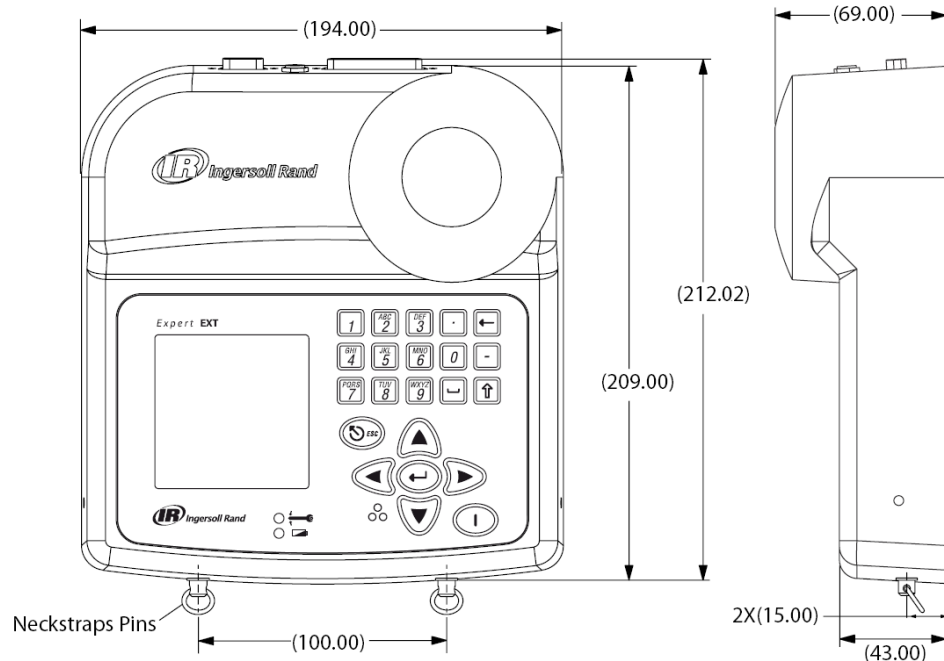

Outline Drawing

Expert EXT Series Calibration Equipment

EXTA
Weight
2.2 lb / 1.0 kg

EXTT
Weight
4.5 lb / 2.1 kg